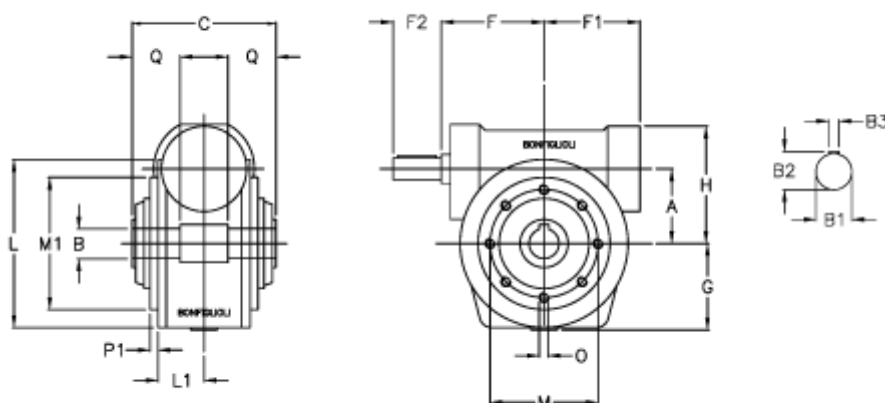

Article number: 3901044028700

Description: Worm gear with solid input shaft  
VF 44P-28-HS

## Measures

a	= 44.6	F1 = 54	O = M6x8
B	= 18	F2 = 30	P1 = 2.0
B1	= 11	g = 51	Q = 24.5
B2	= 12.5	H = 71	
B3	= 4	L = 80.0	
C	= 64	L1 = 35.0	
Description = VF 44P-xx-HS		m = 65	
F	= 54.0	M1 = 50	